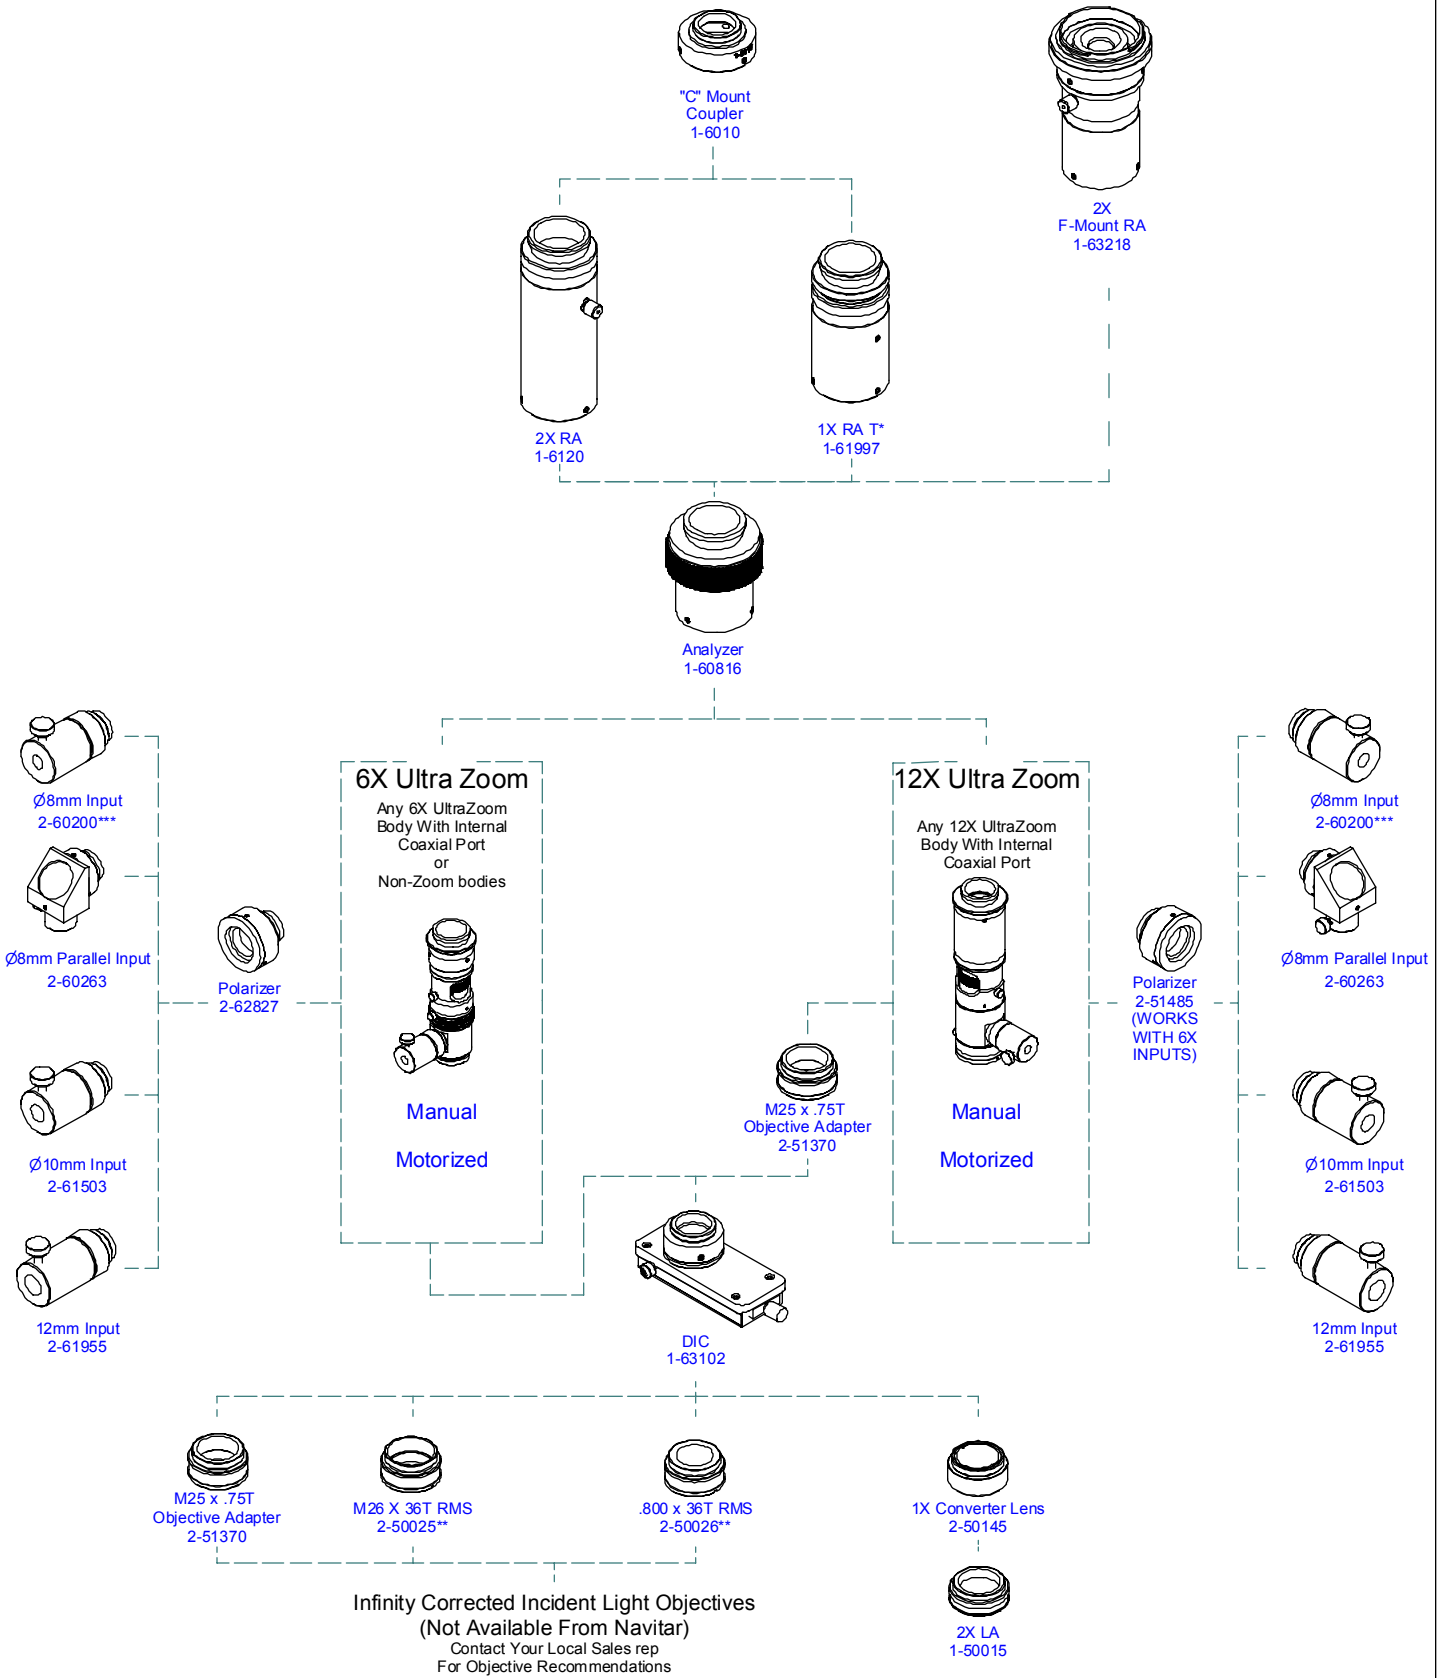

# Differential Interference Contrast System Diagram

\*T = Tele

\*\* Included With 12X UltraZooms

\*\*\* Included With Manual 6000 UltraZooms

[Click to Request Additional Information](#)