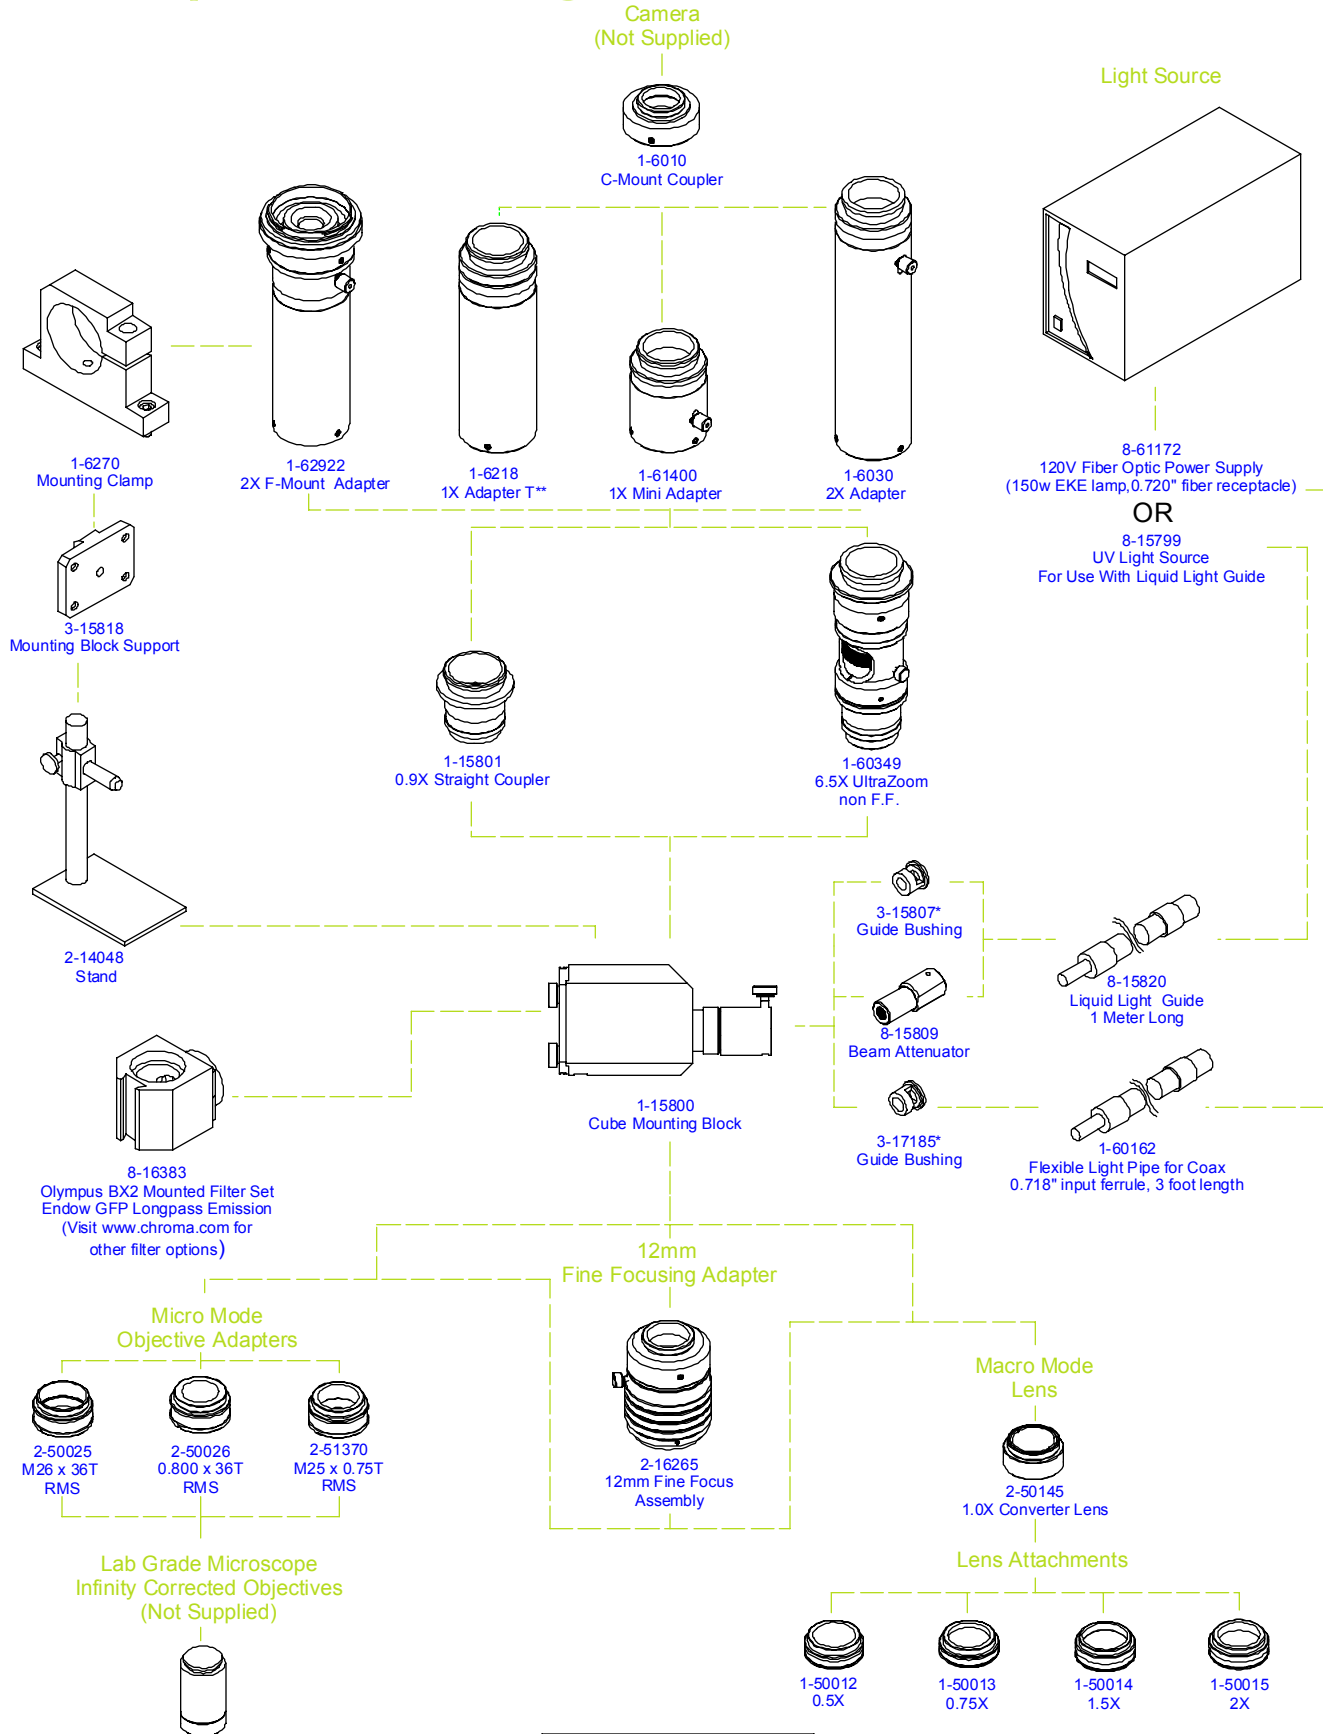

ZFL System Diagram

* Included w/ 1-15800
 ** T= Tele

[Click to Request Additional Information](#)